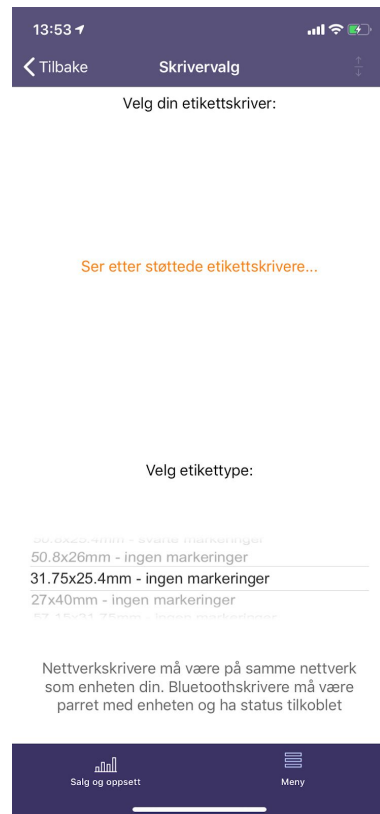

Smartstore App

How to add a bluetooth label printer

v2019-04-04

Prerequisites:

- Make sure you have the latest version of the Smartstore App from App Store.
- Make sure bluetooth mode is activated on your iOS mobile phone.
- Make sure the bluetooth label printer is turned on and not connected to any other devices.

1.
Go to bluetooth settings on your iOS mobile phone. Wait for the label printer to show in the lower part of the list (Other units). Select the printer.

2.
The label printer will pair with the iOS mobile phone and added to the list of "my devices"

3.
Log in to the Smartstore App and select the settings cog wheel in the upper right corner.

4.
You will be directed to this page. Select back/tilbake in the upper left corner.

5.
Select the printer icon in the upper right corner.

6.
The Smartstore App will search for bluetooth printers

7.

Select the bluetooth printer. Note that the name/address will vary depending on the network architecture.

14:27
Søk
Tilbake Skrivervalg

Velg din etikettskriver: