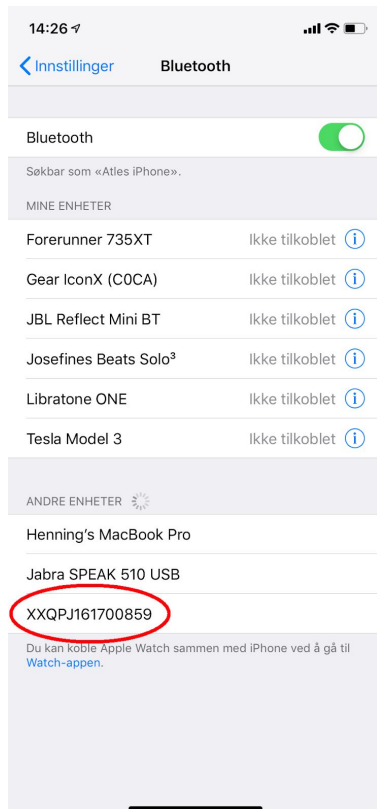

Smartstore App

How to add a bluetooth label printer

v2019-04-04

Prerequisites:

- Make sure you have the latest version of the Smartstore App from App Store.
- Make sure bluetooth mode is activated on your iOS mobile phone.
- Make sure the bluetooth label printer is turned on and not connected to any other devices.

1.
Go to bluetooth settings on your iOS mobile phone. Wait for the label printer to show in the lower part of the list (Other units). Select the printer.

2.
The label printer will pair with the iOS mobile phone and added to the list of "my devices"

3.
Log in to the Smartstore App and select the settings cog wheel in the upper right corner.

4.
You will be directed to this page. Select back/tilbake in the upper left corner.

5.
Select the printer icon in the upper right corner.