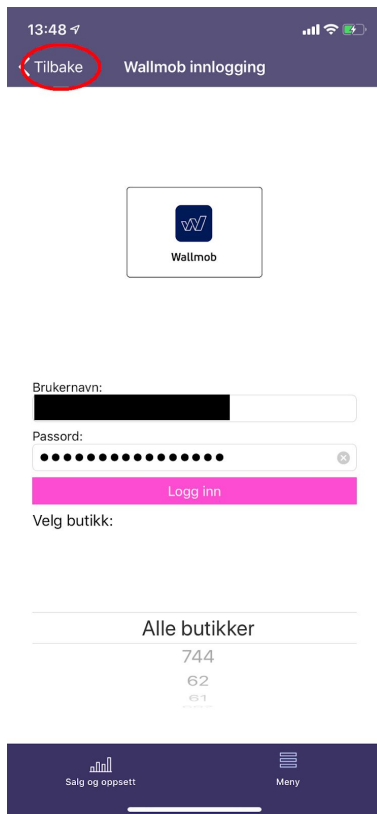

Smartstore App

How to add a bluetooth label printer

v2019-04-04

Prerequisites:

- Make sure you have the latest version of the Smartstore App from App Store.
- Make sure bluetooth mode is activated on your iOS mobile phone.
- Make sure the bluetooth label printer is turned on and not connected to any other devices.

1.
Go to bluetooth settings on your iOS mobile phone. Wait for the label printer to show in the lower part of the list (Other units). Select the printer.

2.
The label printer will pair with the iOS mobile phone and added to the list of "my devices"

3.
Log in to the Smartstore App and select the settings cog wheel in the upper right corner.

4.
You will be directed to this page. Select back/tilbake in the upper left corner.

5.
Select the printer icon in the upper right corner.

6.
The Smartstore App will search for bluetooth printers

7.

Select the bluetooth printer. Note that the name/address will vary depending on the network architecture.

14:27
Søk
Tilbake Skrivervalg

Velg din etikettskriver: