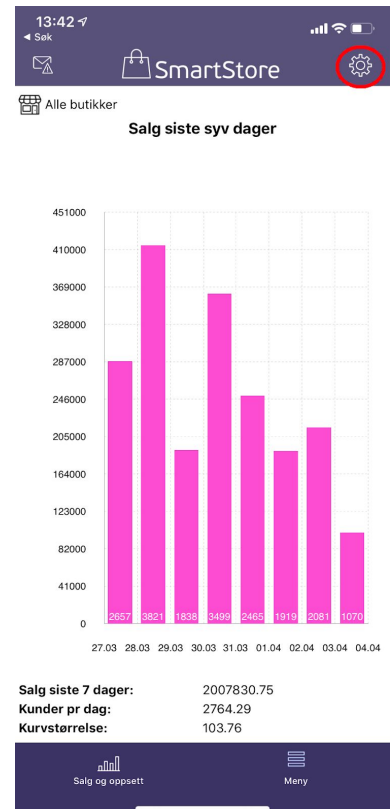

Smartstore App

How to add a bluetooth label printer

v2019-04-04

Prerequisites:

- Make sure you have the latest version of the Smartstore App from App Store.
- Make sure bluetooth mode is activated on your iOS mobile phone.
- Make sure the bluetooth label printer is turned on and not connected to any other devices.

1.
Go to bluetooth settings on your iOS mobile phone. Wait for the label printer to show in the lower part of the list (Other units). Select the printer.

2.
The label printer will pair with the iOS mobile phone and added to the list of "my devices"

3.
Log in to the Smartstore App and select the settings cog wheel in the upper right corner.

4.
You will be directed to this page. Select back/tilbake in the upper left corner.

5.
Select the printer icon in the upper right corner.