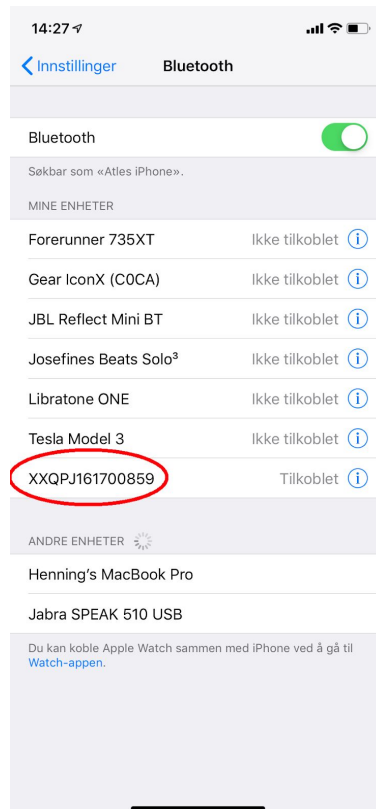

Smartstore App

How to add a bluetooth label printer

v2019-04-04

Prerequisites:

- Make sure you have the latest version of the Smartstore App from App Store.
- Make sure bluetooth mode is activated on your iOS mobile phone.
- Make sure the bluetooth label printer is turned on and not connected to any other devices.

1.
Go to bluetooth settings on your iOS mobile phone. Wait for the label printer to show in the lower part of the list (Other units). Select the printer.

2.
The label printer will pair with the iOS mobile phone and added to the list of "my devices"

3.
Log in to the Smartstore App and select the settings cog wheel in the upper right corner.

4.
You will be directed to this page. Select back/tilbake in the upper left corner.

5.
Select the printer icon in the upper right corner.